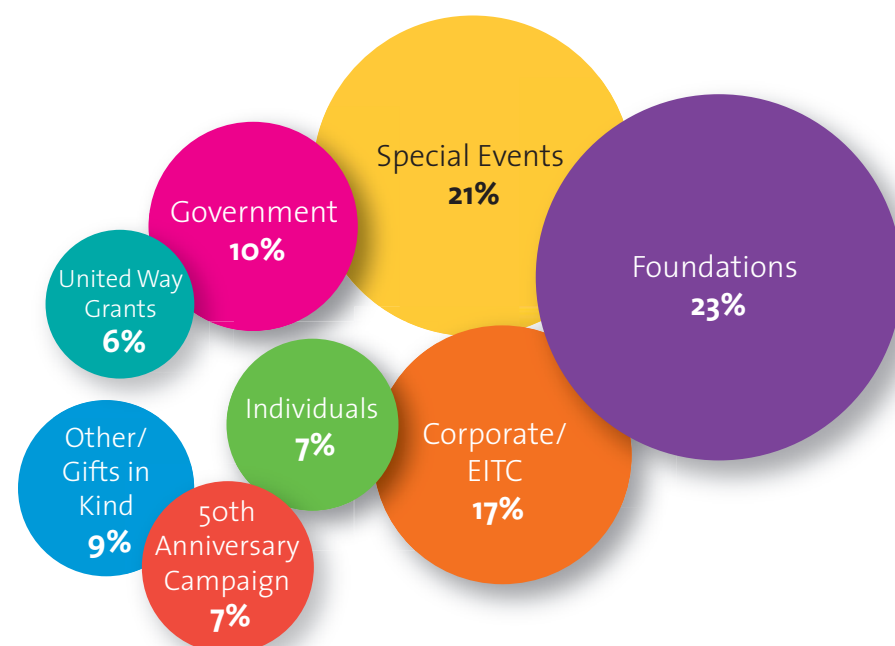

The agency kicked off its 50th Anniversary celebration at Claddagh Irish Pub, announcing its record-breaking number of 1,311 children served in 2014!

Making a **BIG** Impact on Our Community

Sustained Growth Over The Years

Prior to enrollment, our Littles face a number of challenges. After just 12 months in the program, Littles show improvements in:

Serving Youth Across Counties

Sources of Support

July 1, 2014 - June 30, 2015