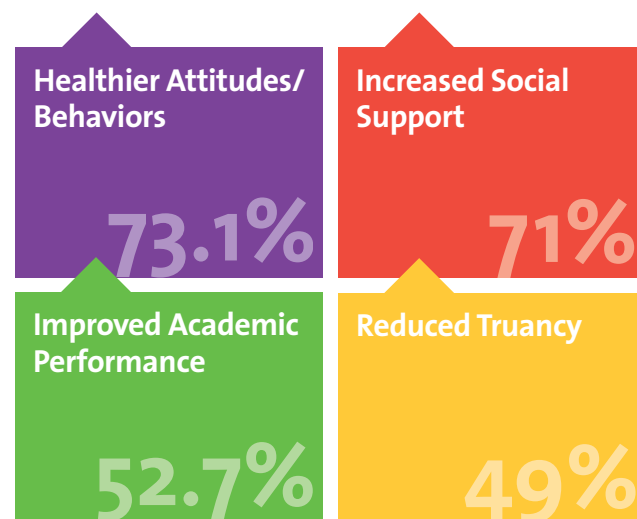

Prior to enrollment, our Littles face a number of challenges. After just 12 months in the program, Littles show improvements in: