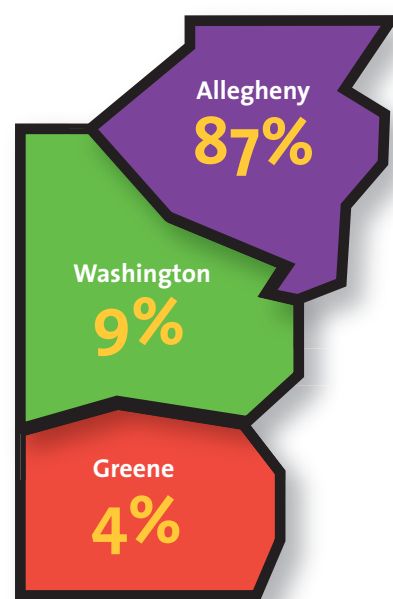

Serving Youth Across Counties