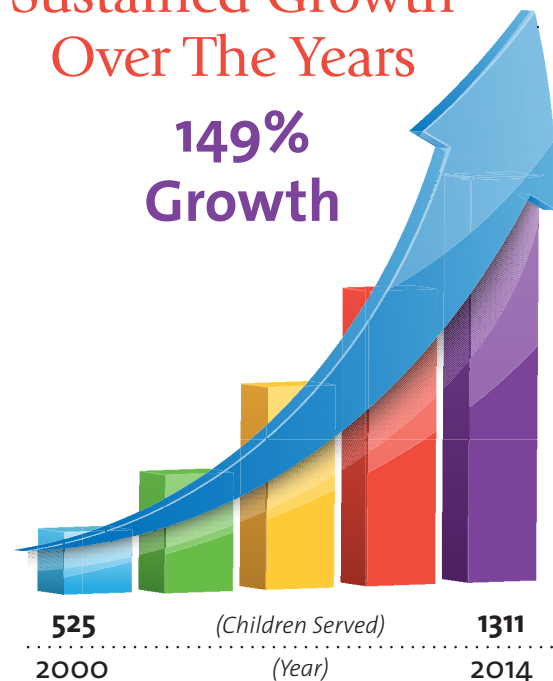

The agency kicked off its 50th Anniversary celebration at Claddagh Irish Pub, announcing its record-breaking number of 1,311 children served in 2014!

Making a **BIG** Impact on Our Community

Sustained Growth Over The Years